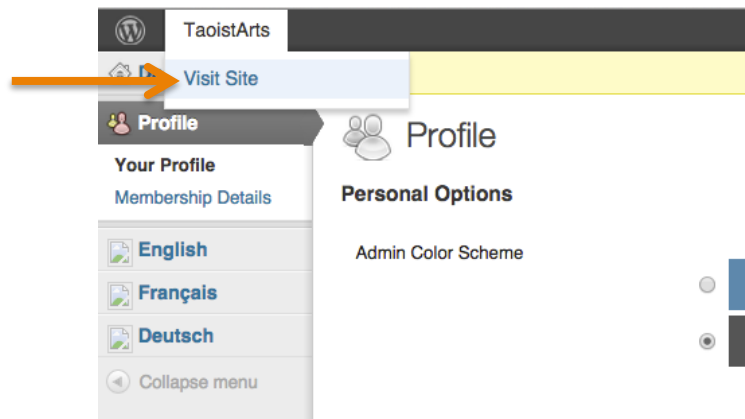

II. Accessing members/instructors/shop areas (24 hours after creating an account)

1. Click on Log-in on the top left corner:

2. Enter your username and password and click "Log In":

4. On the page you see (if login successful) go to "TaoistArts" and click on "Visit Site":

5. Once back on the website, click on Members Area, Instructors Area or Shop: